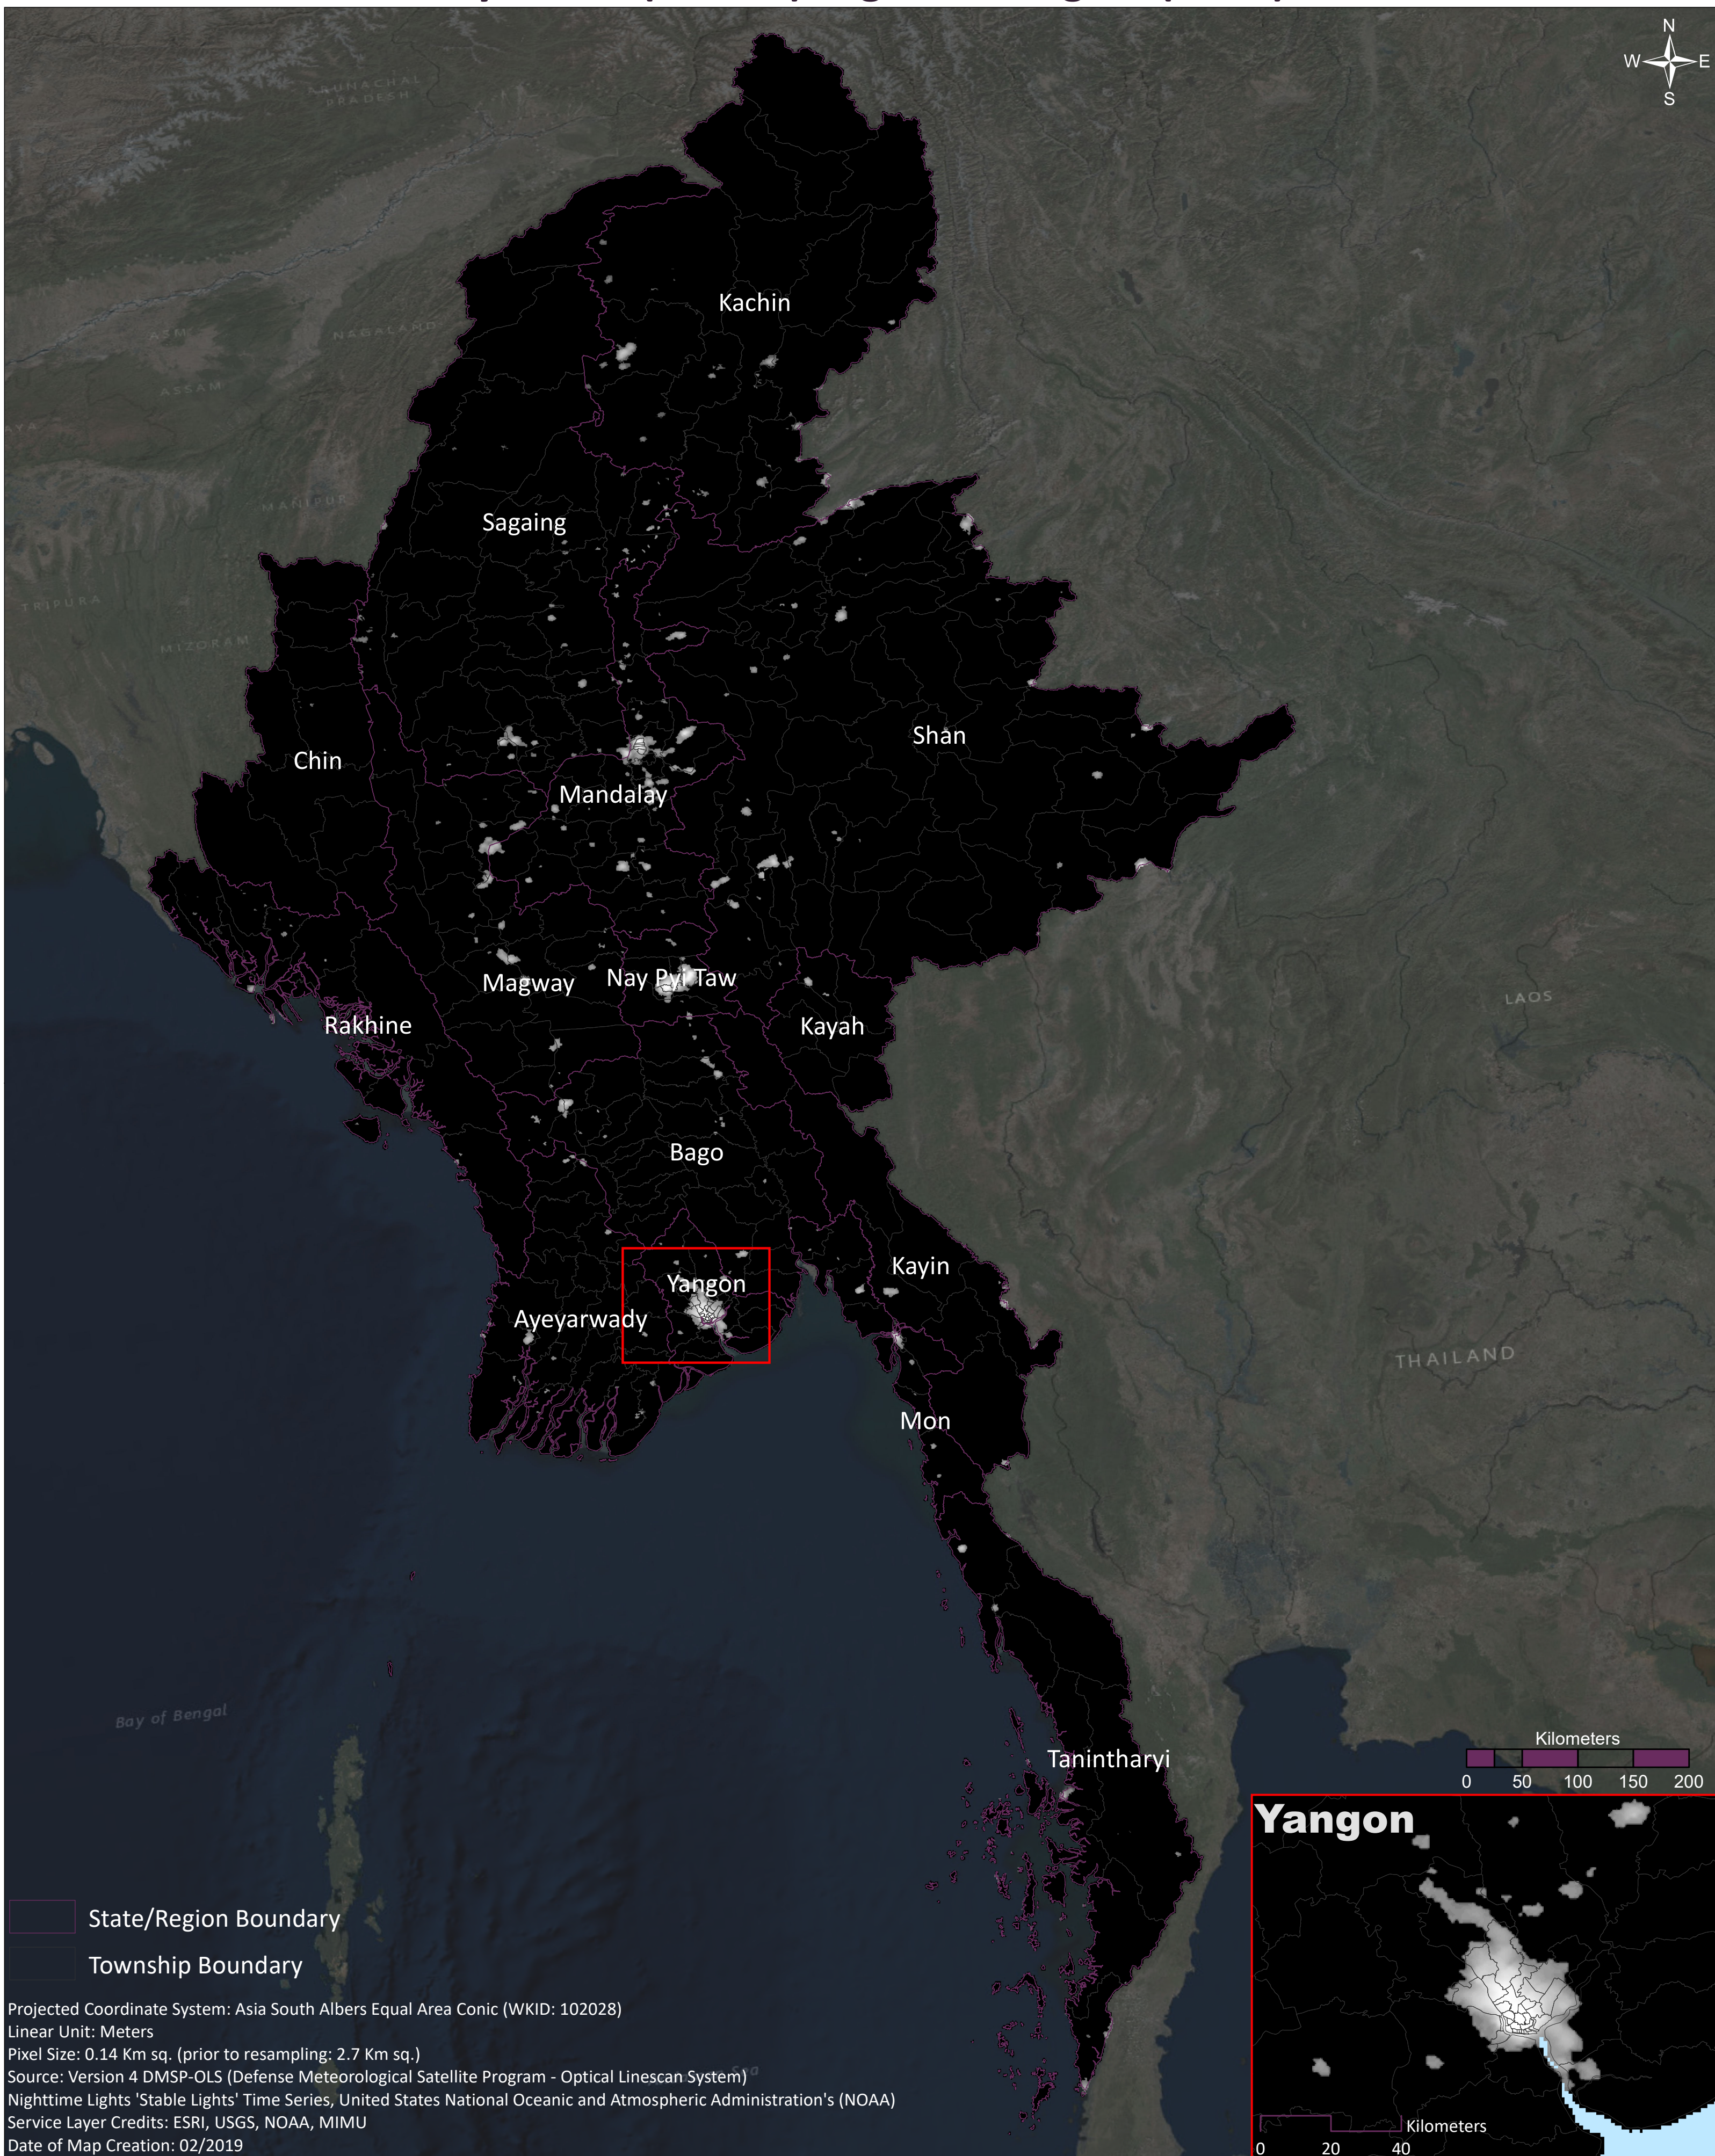

Myanmar (Burma) Nighttime Lights (2007)

Disclaimer: The names shown and the boundaries used on this map do not imply official endorsement or acceptance by The Asia Foundation.